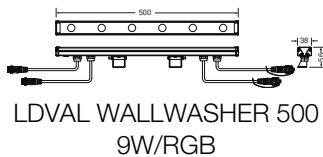

TECHNICAL DATA

Electrical data

Nominal wattage	9.00 W
Nominal voltage	24 V
Nominal current	375.000 mA
Protection class	III

Photometrical data

Luminous flux	162 lm
Luminous efficacy	18 lm/W
Light color (designation)	RGB
Standard deviation of color matching	≤5 sdcn
Beam angle	45 °

Dimensions & Weight

Length	500.00 mm
Width	38.00 mm
Height	56.00 mm
Product weight	850.00 g
Cable length	200 mm

Materials & Colors

Product color	Silver
Housing color	Silver
Body material	Glass Aluminum
Cover material	CLEAR GLASS
Mercury content	0.0 mg