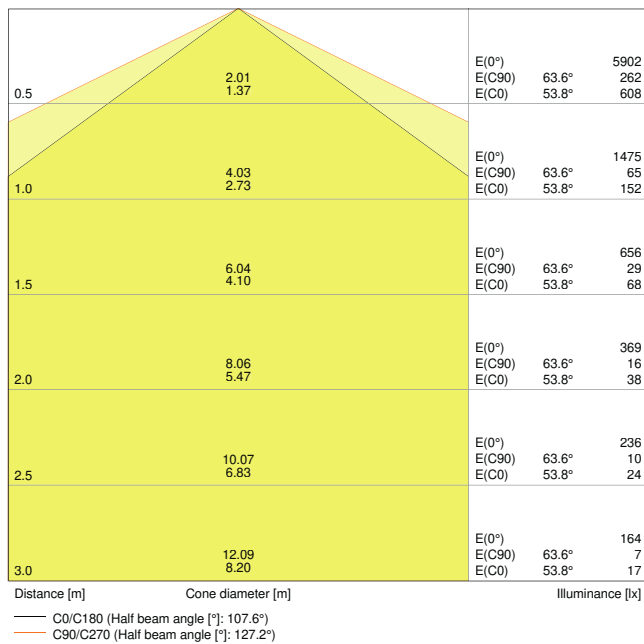

Product features

- High luminous efficacy: up to 120 lm/W
- Type of protection: IP65
- Beam angle: 120°
- Through-wired (L, N)

TECHNICAL DATA

Electrical data

Nominal wattage	44.00 W
Nominal voltage	220...240 V
Mains frequency	50...60 Hz
Nominal current	210 mA
Inrush current	13,4 A
Inrush current time T_{h50}	110 μ s
Max. number of luminaires per miniature circuit breaker B16	38
Max. number of luminaires per miniature circuit breaker C10	35
Max. number of luminaires per miniature circuit breaker C16	56
Power factor λ	> 0.90
Total harmonic distortion	20 %
Protection class	II
Operating mode	Integrated LED driver

Photometrical data

Luminous flux	5400 lm
Luminous efficacy	120 lm/W
Color temperature	4000 K
Light color (designation)	Cool White
Color rendering index Ra	> 80
Standard deviation of color matching	≤ 5 sdc _m
Photobiological safety group acc. to EN62778	RG0
Beam angle	120 °