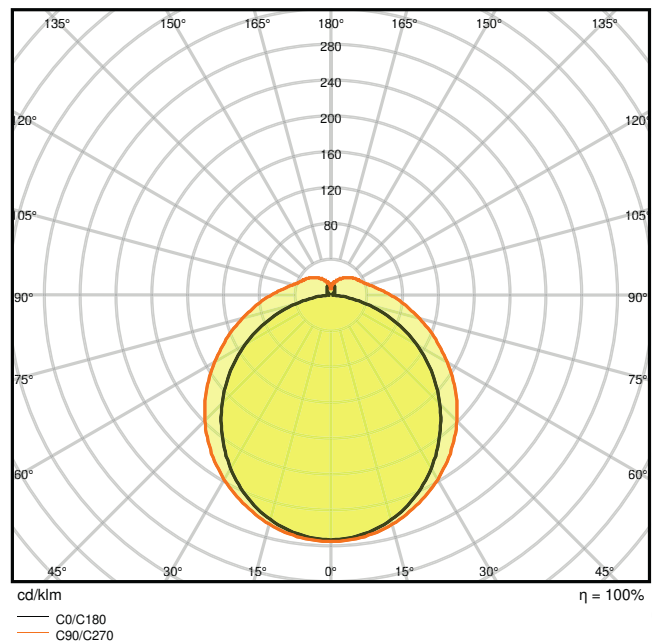

4058075062108 DP Compact 1200 44W 4000K IP65 IK08 GR

Dimensions & Weight

Length	1290.00 mm
Width	86.00 mm
Height	68.00 mm
Product weight	1160.00 g

Materials & Colors

Product color	Gray
Housing color	Gray
Body material	Polycarbonate (PC)
Cover material	Polycarbonate (PC)
Light emitting surface material	Polycarbonate (PC)