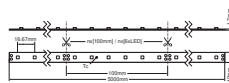

- Energy saving low-power flexible LED strip
- Flexible and easy installation thanks to adhesive tape and connector

Product features

- Multiply cuttable LED strip with connectors (IP20)
- Available with light color: Warm White, Cool White, Cool Daylight
- Beam angle: 120°
- Lifetime: up to 20,000 h
- Lengths per reel: 5 m, smallest cuttable unit: 100 mm

TECHNICAL DATA

Electrical data

Nominal wattage	45.00 W
Construction wattage	45.00 W
Nominal voltage	24 V
Type of current	DC
Nominal current	1.720 mA

Photometrical data

Luminous efficacy	100 lm/W
Luminous flux	4500 lm
Luminous flux per meter	900 lm
Color temperature	6500 K
Color rendering index Ra	80
Light color (designation)	Daylight

Light technical data

Beam angle	120 °
------------	-------

LED MODULE INFORMATION

Number of LEDs per meter	60
Number of LEDs per smallest unit	6

Dimensions & Weight

Length	5000.00 mm
Length – smallest unit	100 mm
Width	10.00 mm
Height	1.50 mm
Product weight	100.00 g