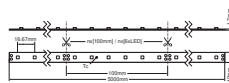

- Energy saving low-power flexible LED strip
- Flexible and easy installation thanks to adhesive tape and connector

Product features

- Multiply cuttable LED strip with connectors (IP20)
- Available with light color: Warm White, Cool White, Cool Daylight
- Beam angle: 120°
- Lifetime: up to 20,000 h
- Lengths per reel: 5 m, smallest cuttable unit: 100 mm

TECHNICAL DATA

Electrical data

Nominal wattage	45.00 W
Construction wattage	45.00 W
Nominal voltage	24 V
Type of current	DC
Nominal current	1.720 mA

Photometrical data

Luminous efficacy	100 lm/W
Luminous flux	4500 lm
Luminous flux per meter	900 lm
Color temperature	4000 K
Color rendering index Ra	80
Light color (designation)	Cool White

Light technical data

Beam angle	120 °
------------	-------

LED MODULE INFORMATION

Number of LEDs per meter	60
Number of LEDs per smallest unit	6

Dimensions & Weight

Length	5000.00 mm
Length – smallest unit	100 mm
Width	10.00 mm
Height	1.50 mm
Product weight	100.00 g