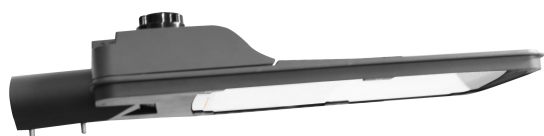

PRODUCT DATASHEET

LDVAL STREET LA 180W 757 NM G3

LED VALUE STREETLIGHT G3 | Streetlights

Areas of application

- Roadway
- Streets
- Highways
- Parking
- Area lighting

Product benefits

- Smooth housing surface makes the fixture dust-free and easy cleaning
- High grade die cast aluminum housing ensures reliable operation
- Professional lighting distribution provides uniformity lighting
- Gear box tool-less open and tilt setting -15°~15° for easy installation
- Energy savings thanks to system efficacy of up to 140lm/W

Product features

- Available in 30W, 55W, 70W, 90W, 120W, 150W, 180W, 200W and 230W
- On/off version and 1-10V dimming version (with NEMA socket) available
- UV stabilized polycarbonate lens
- Secondary optics - tempered glass cover, helps to ensure the stability of product performance
- Surge protection: up to 10 kV (L-N)
- Adjustable spigot for both side-entry and post-top installation
- Type of protection: IP66
- Impact resistance: IK08
- CB certification done by authorized institution

Length	745.00 mm
Width	274.00 mm
Height	144.00 mm
Product weight	6580.00 g

LDVAL STREET LA NM

Materials & Colors

Product color	Gray
Housing color	Gray
Body material	Aluminum

Application & Mounting

Type of protection	IP66
Dimmable	Yes
Type of dimming	1-10V
Application environment	Outdoor
Replaceable light source	No