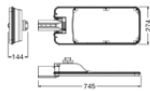

TECHNICAL DATA

Electrical data

Nominal wattage	180.00 W
Nominal voltage	120...277 V
Protection class	I

Photometrical data

Luminous flux	25200 lm
Luminous efficacy	140 lm/W
Color temperature	5700 K

Dimensions & Weight

Length	745.00 mm
Width	274.00 mm
Height	144.00 mm
Product weight	6580.00 g

LDVAL STREET LA NM

Materials & Colors

Product color	Gray
Housing color	Gray
Body material	Aluminum

Application & Mounting

Type of protection	IP66
Dimmable	Yes
Type of dimming	1-10V
Application environment	Outdoor
Replaceable light source	No