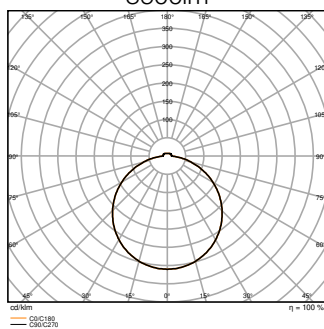

TECHNICAL DATA

Electrical data

Nominal wattage	23 W
Nominal voltage	30...40 V
Mains frequency	50...60 Hz
Nominal current	650 mA

Photometrical data

Luminous flux	3780 lm
Luminous efficacy	140 lm/W
Color temperature	3000 K / 4000 K
Light color (designation)	Warm White / Cool White
Color rendering index Ra	> 80
Standard deviation of color matching	3 sdc _m
Photobiological safety group acc. to EN62778	RG0
Beam angle	120 °

LISOEV 500R 27W 830 SF FLAT
3600lm

LISOEV 500R 27W 840 SF FLAT
3780lm

LISOEV 500R 27W 830 SF FLAT
3600lm

LISOEV 500R 27W 840 SF FLAT
3780lm

Dimensions & Weight

Diameter	500.00 mm
Height	55.00 mm
Product weight	2049.00 g