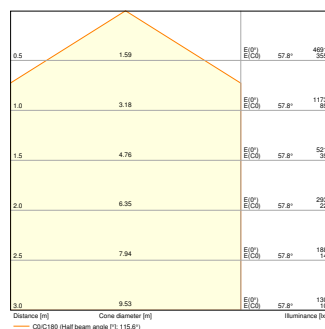

TECHNICAL DATA

Electrical data

Nominal wattage	23 W
Nominal voltage	30...40 V
Mains frequency	50...60 Hz
Nominal current	650 mA

Photometrical data

Luminous flux	3780 lm
Luminous efficacy	140 lm/W
Color temperature	3000 K / 4000 K
Light color (designation)	Warm White / Cool White
Color rendering index Ra	> 80
Standard deviation of color matching	3 sdc _m
Photobiological safety group acc. to EN62778	RG0
Beam angle	120 °

LISOEV 500R 27W 830 SF FLAT
3600lm

LISOEV 500R 27W 840 SF FLAT
3780lm

LISOEV 500R 27W 830 SF FLAT
3600lm

LISOEV 500R 27W 840 SF FLAT
3780lm

Dimensions & Weight

Diameter	500.00 mm
Height	55.00 mm
Product weight	2049.00 g