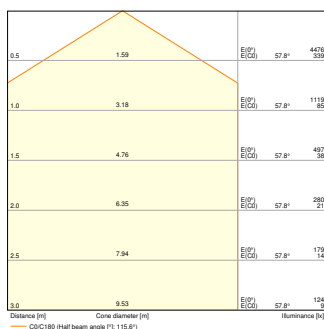

PRODUCT DATASHEET

LISOEV 500 R 27W 830 840 SF FLAT

SURFACE FLAT LIGHT SOURCES | Upgrade or replacement lightsource

Areas of application

- Suitable for SURFACE FLAT 19 W / 27 W

Product benefits

- 3000 K and 4000 K LEDs integrated
- Indoor use with high luminous efficacy of up to 140 lm/W
- High color consistency with SDCM 3
- Tool-free electrical connection with plug connectors
- Very homogenous light with a slight backlight effect
- Prepared for SURFACE FLAT SENSOR integration
- 5 years guarantee

TECHNICAL DATA

Electrical data

Nominal wattage	23 W
Nominal voltage	30...40 V
Mains frequency	50...60 Hz
Nominal current	650 mA

Photometrical data

Luminous flux	3780 lm
Luminous efficacy	140 lm/W
Color temperature	3000 K / 4000 K
Light color (designation)	Warm White / Cool White
Color rendering index Ra	> 80
Standard deviation of color matching	3 sdc _m
Photobiological safety group acc. to EN62778	RG0
Beam angle	120 °

LISOEV 500R 27W 830 SF FLAT
3600lm

LISOEV 500R 27W 840 SF FLAT
3780lm

LISOEV 500R 27W 830 SF FLAT
3600lm

LISOEV 500R 27W 840 SF FLAT
3780lm

Dimensions & Weight

Diameter	500.00 mm
Height	55.00 mm
Product weight	2049.00 g