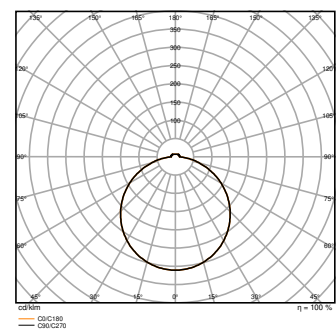

TECHNICAL DATA

Electrical data

Nominal wattage	23 W
Nominal voltage	30...40 V
Mains frequency	50...60 Hz
Nominal current	650 mA

Photometrical data

Luminous flux	3780 lm
Luminous efficacy	140 lm/W
Color temperature	3000 K / 4000 K
Light color (designation)	Warm White / Cool White
Color rendering index Ra	> 80
Standard deviation of color matching	3 sdc _m
Photobiological safety group acc. to EN62778	RG0
Beam angle	120 °

LISOEV 500R 27W 830 SF FLAT
3600lm

LISOEV 500R 27W 840 SF FLAT
3780lm

LISOEV 500R 27W 830 SF FLAT
3600lm

LISOEV 500R 27W 840 SF FLAT
3780lm

Dimensions & Weight

Diameter	500.00 mm
Height	55.00 mm
Product weight	2049.00 g