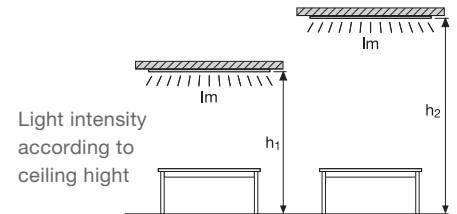

TECHNICAL FEATURES

MAIN FEATURES:

- Efficacy: up to 140 lm/W
- Luminous flux: selectable on driver 5 040/4 340/3 640/3 080 lm
- Light colors: 3 000 K/4 000 K
- Grid size: 600 × 600 and 625 × 625
- Beam angle: 120°/90° (UGR19)
- SDCM 3
- Lifespan: up to L90/B10 50 000 h/L80 70 000/L70 100 000 h @ 25 °C
- IP54 frontside/IP20 backside
- UGR19 version with 850 deg. glow wire test compliant PC diffusor – IK06/PMMA diffusor for UGR22 version – IK02

AVAILABLE VERSIONS:

- Standard (ON/OFF) with Power Select (PS)
- DALI (preconfigured DALI-2 driver, digitally dimmable)
- Both driver versions emergency battery operatable (EL - 0 Hz mode)
- Compatible with EM Conversion Box
- Sensor versions available upon request

POWER SELECT: SETTING THE LIGHT INTENSITY

The new PANEL PROTECT standard ON/OFF versions feature a Power Select (PS) function. Via a conveniently accessible switch on the top of the driver, the luminous intensity (lm) can be individually adjusted in four steps to the ceiling height for optimum illumination. Any drop in light over time can also be compensated for via the PS switch.

Power Select switch for setting the light intensity

PS-Power Select	PANEL PROT P 36W PS			
W AC	36	31	26	22
lm	5 040	4 340	3 640	3 080

RELIABLE LIGHTING FOR ANCILLARY ROOMS AND WORKPLACES

SURFACE MOUNTING MADE EASY

SURFACE MOUNT KIT H50

- Low profile (only 50 mm) for a tidy and unobtrusive appearance
- Ready-to-mount pre-assembled frame
- Easy fixing with magnet system
- Crossbar for higher stability
- Available as separate accessory

INSTALLATION AS NEEDED

Discover our diverse panel accessories:
ledvance.com/panel-accessories