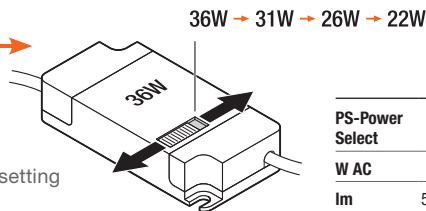

TECHNICAL FEATURES

MAIN FEATURES:

- Efficacy: up to 140 lm/W
- Luminous flux: selectable on driver 5 040/4 340/3 640/3 080 lm
- Light colors: 3 000 K/4 000 K
- Grid size: 600 × 600 and 625 × 625
- Beam angle: 120°/90° (UGR19)
- SDCM 3
- Lifespan: up to L90/B10 50 000 h/L80 70 000/L70 100 000 h @ 25 °C
- IP54 frontside/IP20 backside
- UGR19 version with 850 deg. glow wire test compliant PC diffusor – IK06/PMMA diffusor for UGR22 version – IK02

AVAILABLE VERSIONS:

- Standard (ON/OFF) with Power Select (PS)
- DALI (preconfigured DALI-2 driver, digitally dimmable)
- Both driver versions emergency battery operatable (EL - 0 Hz mode)
- Compatible with EM Conversion Box
- Sensor versions available upon request

POWER SELECT: SETTING THE LIGHT INTENSITY

The new PANEL PROTECT standard ON/OFF versions feature a Power Select (PS) function. Via a conveniently accessible switch on the top of the driver, the luminous intensity (lm) can be individually adjusted in four steps to the ceiling height for optimum illumination. Any drop in light over time can also be compensated for via the PS switch.

Power Select switch for setting the light intensity

PS-Power Select	PANEL PROT P 36W PS			
W AC	36	31	26	22
lm	5 040	4 340	3 640	3 080